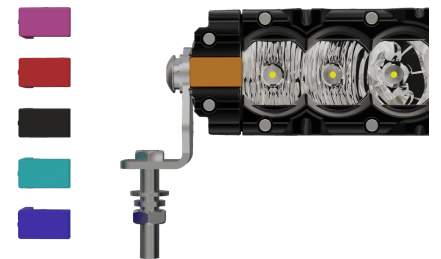

# MODEL: GT-BS08

Oder Code	GT-BS08
LED	5W/Pcs Osram
Row	Single Row
Operating Voltage	10-30V DC
Operating Temp	-40~+80 °Celcius
Beam Pattern	Flood, Beam, Combo
ColorTemperature	5700K
Lifetime	30000+h
Lens Material	Polycarbonate
Housing Material	Aluminum
Coating Powder	Semi-Gloss Black
Mounting System	304 Stainless Steel Side Mount Aluminum Bottom Mount
Pressure Equalization Vent	Yes
Waterproof Rate	Ip67
EMC Protection	CISPR 25 Class 3

Plastic Decorative Part:  
Different Colors  
Are Available

MODEL	Size	Watt	AMP Draw	Leds	Theoretical Lumen	Cable Length	Net Weight	Package Standard
GT-BS08-6L	7.68"	30W	1.25A@12V, 0.63A@24V	6PCS*5W Osram	2100Lm	400mm	0.71Kg/Pcs	6Pcs/Carton
GT-BS08-10L	11.70"	50W	2.08A@12V, 1.04A@24V	10PCS*5W Osram	3500Lm	400mm	1.00Kg/Pcs	6Pcs/Carton
GT-BS08-20L	21.60"	100W	4.16A@12V, 2.08A@24V	20PCS*5W Osram	7000Lm	800mm	1.62Kg/Pcs	4Pcs/Carton
GT-BS08-30L	31.70"	150W	6.25A@12V, 3.13A@24V	30PCS*5W Osram	10500Lm	800mm	2.20Kg/Pcs	2Pcs/Carton
GT-BS08-40L	41.70"	200W	8.33A@12V, 4.17A@24V	40PCS*5W Osram	14000Lm	800mm	3.10Kg/Pcs	2Pcs/Carton
GT-BS08-50L	51.90"	250W	10.41A@12V, 5.20A@24V	50PCS*5W Osram	17500Lm	800mm	5.37Kg/Pcs	2Pcs/Carton