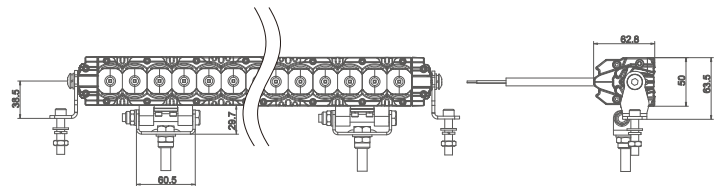

# MODEL: GT-BS08

Oder Code	GT-BS08
LED	5W/Pcs Osram
Row	Single Row
Operating Voltage	10-30V DC
Operating Temp	-40~+80 °Celcius
Beam Pattern	Flood, Beam, Combo
ColorTemperature	5700K
Lifetime	30000+h
Lens Material	Polycarbonate
Housing Material	Aluminum
Coating Powder	Semi-Gloss Black
Mounting System	304 Stainless Steel Side Mount Aluminum Bottom Mount
Pressure Equalization Vent	Yes
Waterproof Rate	Ip67
EMC Protection	CISPR 25 Class 3

Plastic Decorative Part:  
Different Colors  
Are Available

MODEL	Size	Watt	AMP Draw	Leds	Theoretical Lumen	Cable Length	Net Weight	Package Standard
GT-BS08-6L	7.68"	30W	1.25A@12V, 0.63A@24V	6PCS*5W Osram	2100Lm	400mm	0.71Kg/Pcs	6Pcs/Carton
GT-BS08-10L	11.70"	50W	2.08A@12V, 1.04A@24V	10PCS*5W Osram	3500Lm	400mm	1.00Kg/Pcs	6Pcs/Carton
GT-BS08-20L	21.60"	100W	4.16A@12V, 2.08A@24V	20PCS*5W Osram	7000Lm	800mm	1.62Kg/Pcs	4Pcs/Carton
GT-BS08-30L	31.70"	150W	6.25A@12V, 3.13A@24V	30PCS*5W Osram	10500Lm	800mm	2.20Kg/Pcs	2Pcs/Carton
GT-BS08-40L	41.70"	200W	8.33A@12V, 4.17A@24V	40PCS*5W Osram	14000Lm	800mm	3.10Kg/Pcs	2Pcs/Carton
GT-BS08-50L	51.90"	250W	10.41A@12V, 5.20A@24V	50PCS*5W Osram	17500Lm	800mm	5.37Kg/Pcs	2Pcs/Carton